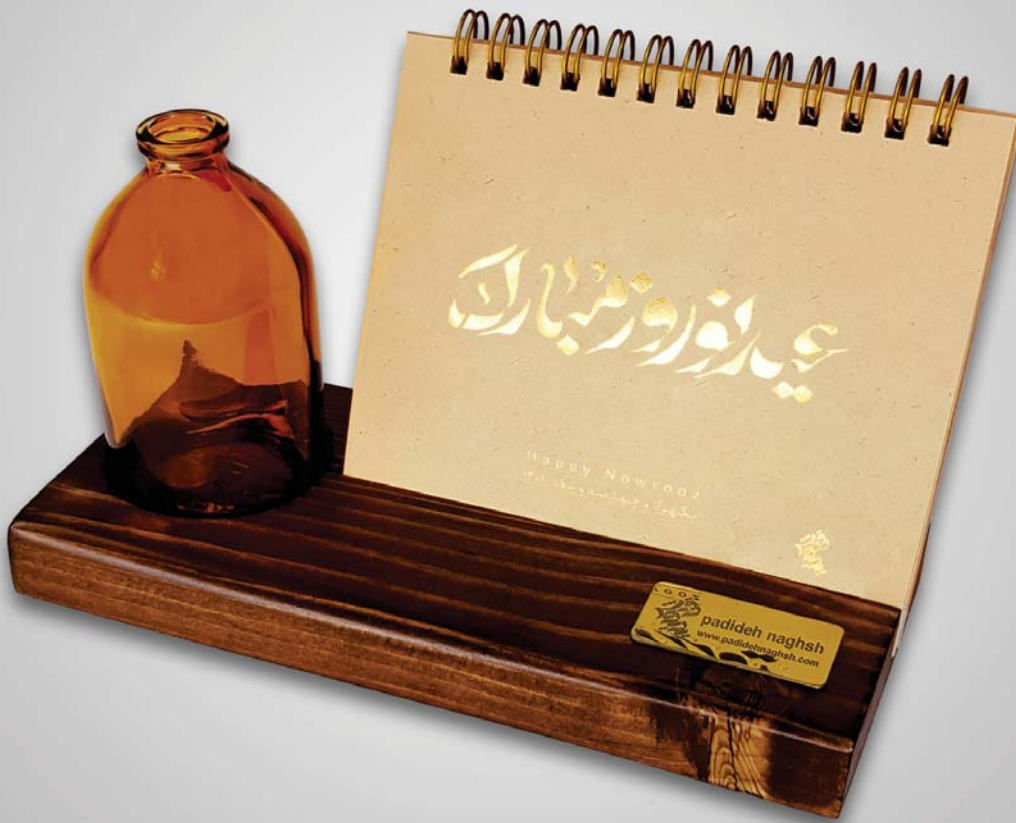

● تقویم رومیزی

مدل colored plant place