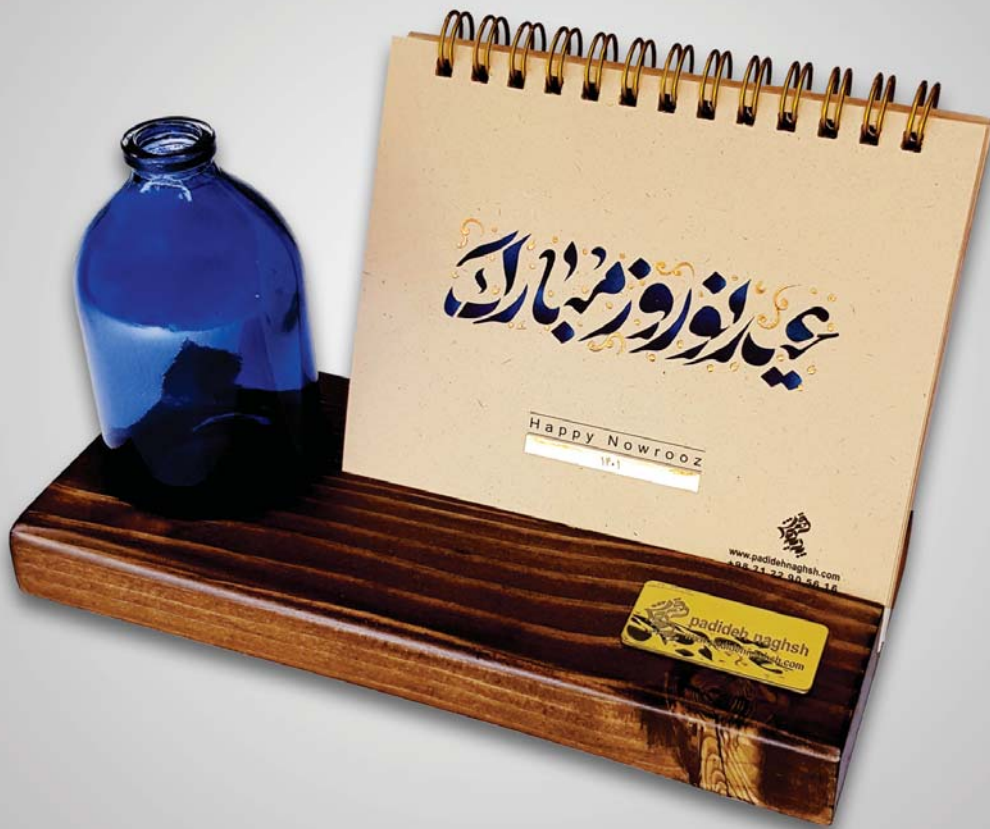

مدل colored plant place